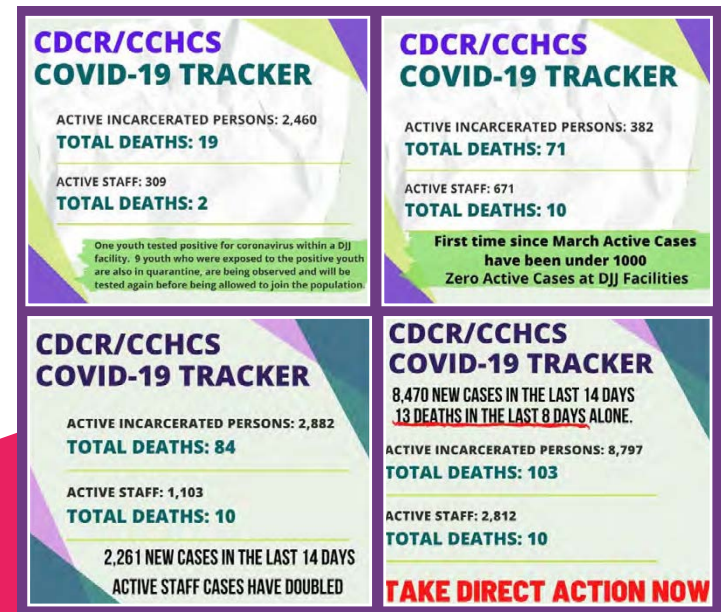

Take a look at what else we did...

Our weekly prison COVID-19 tracker, ongoing since June